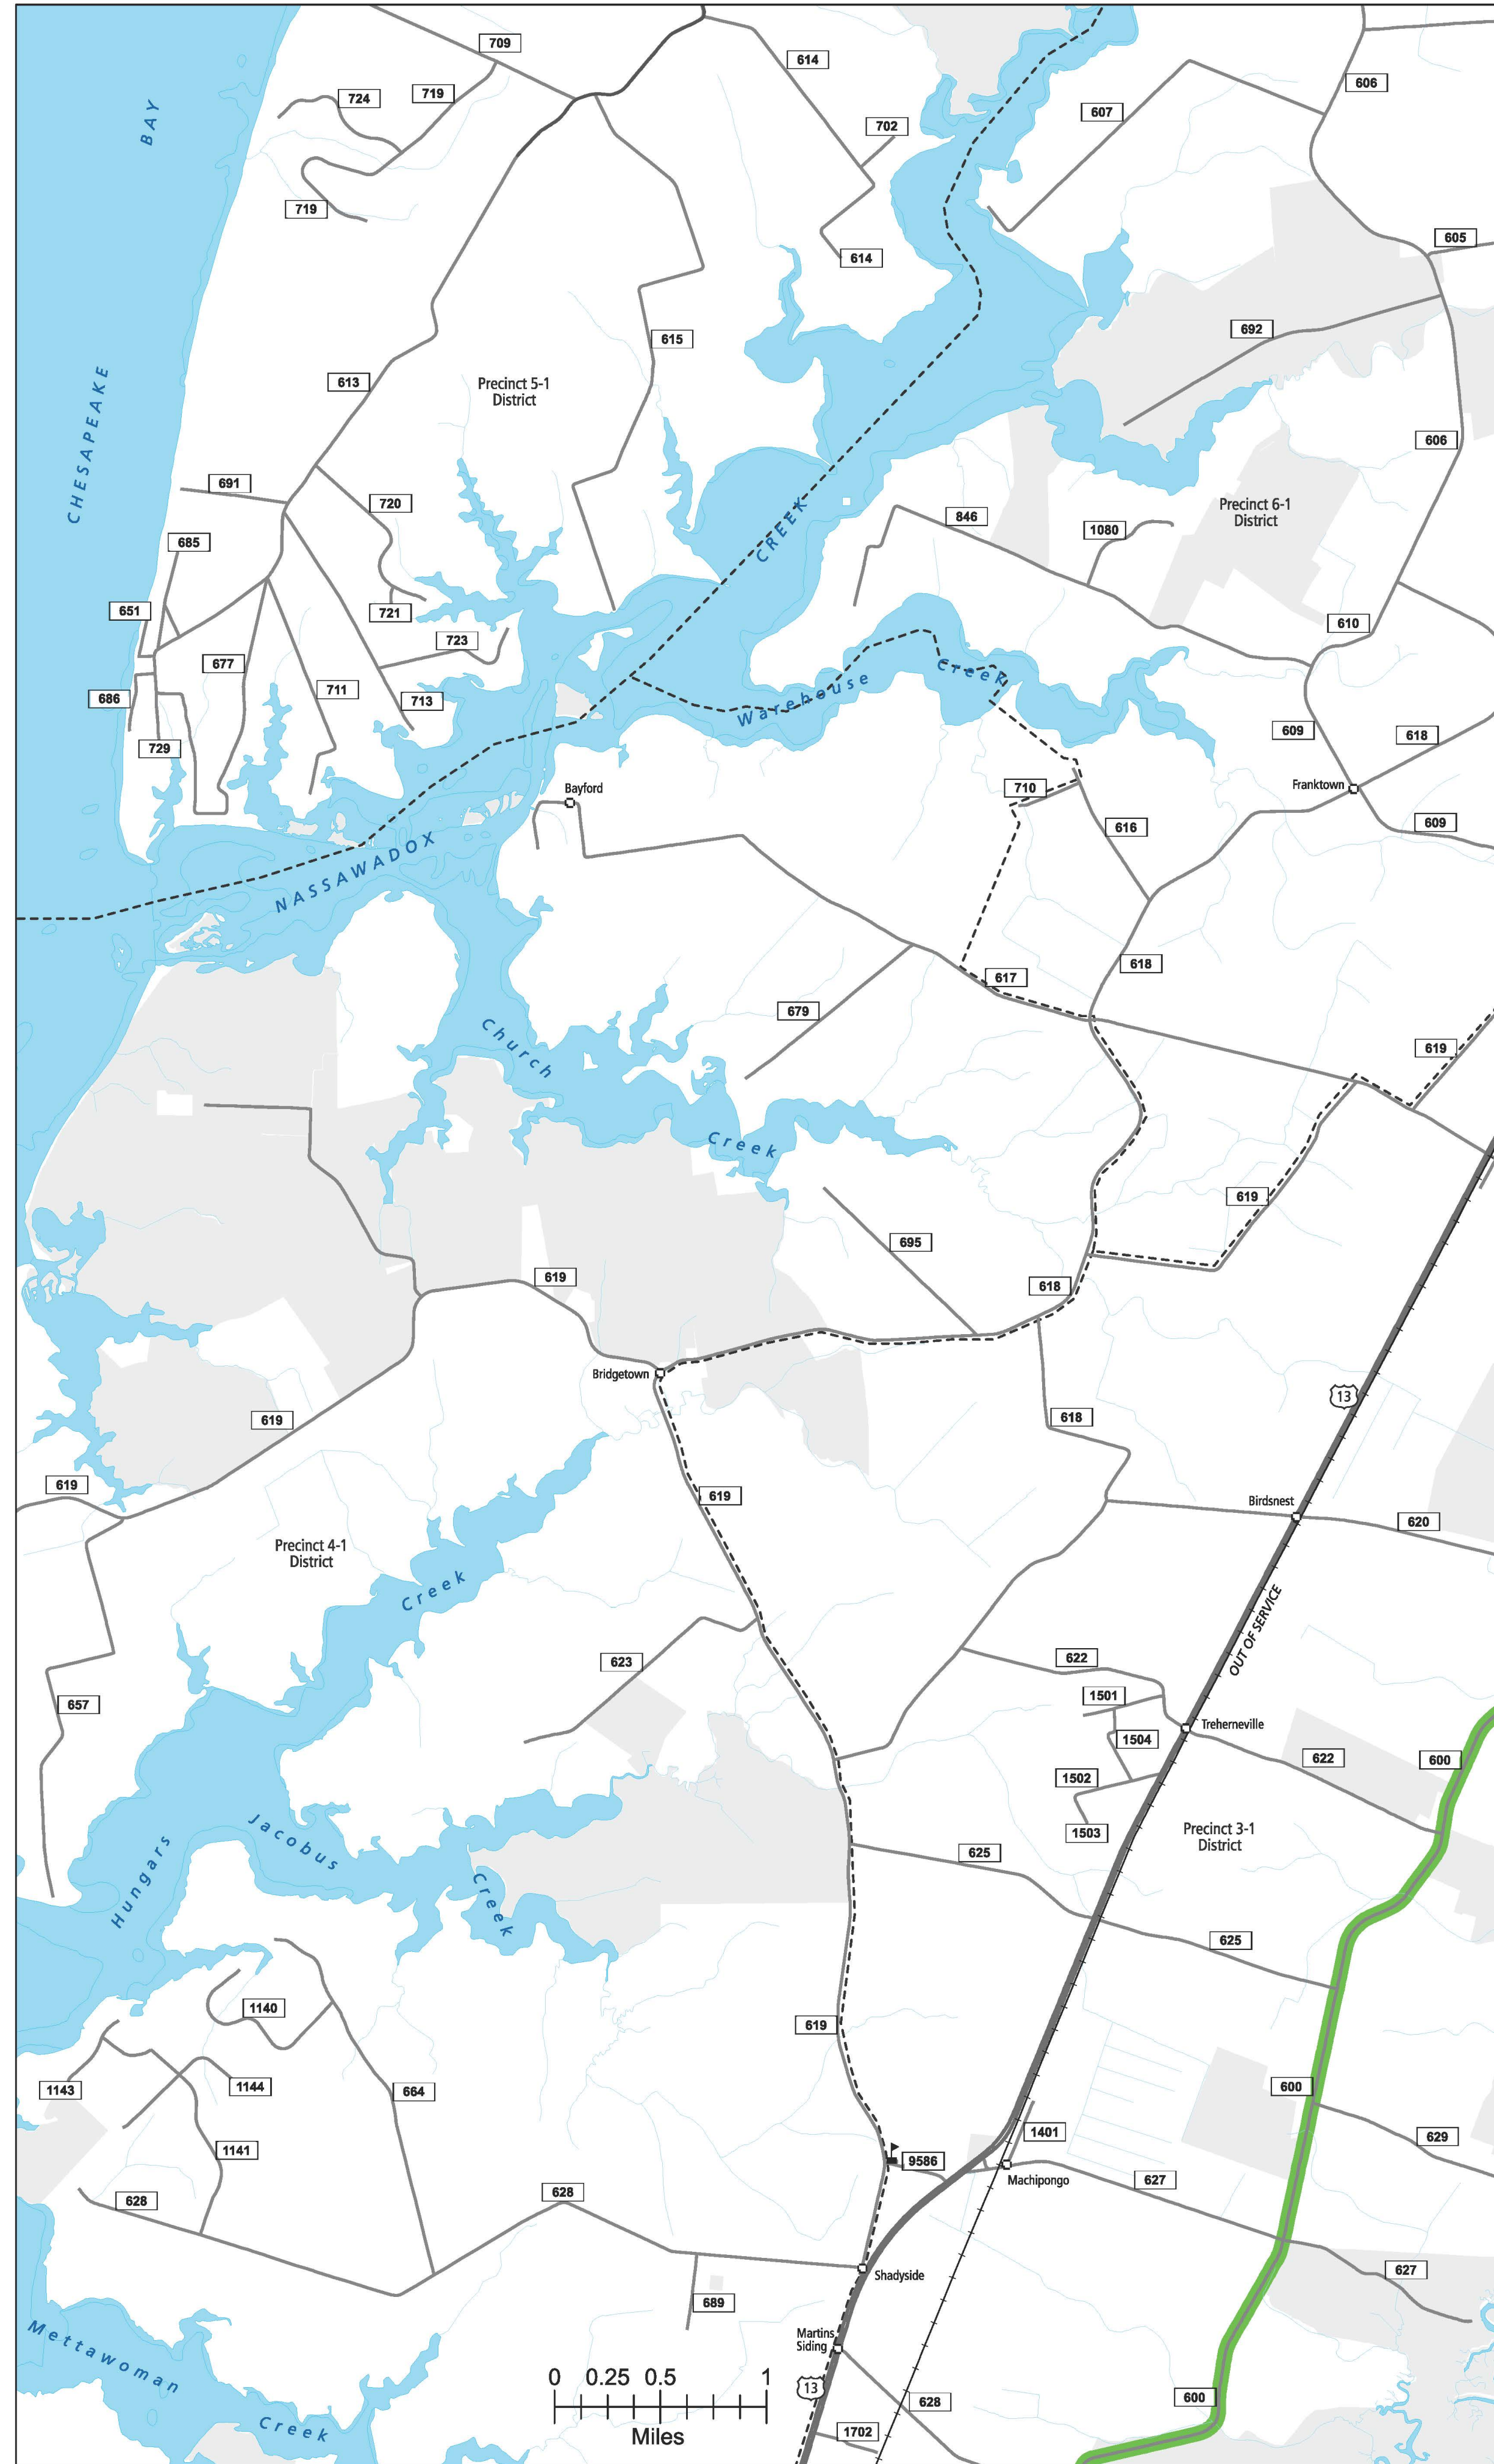

6  
AREA NORTH OF EASTVILLE

7  
CHERITON - EASTVILLE AREA

NORTHAMPTON COUNTY, VA

COUNTY  
ROAD  
MAP

NORTHAMPTON  
COUNTY

ROAD CLASSIFICATIONS	MISCELLANEOUS
Frontage Road	Schools
Secondary Route	Seaports
State Route	Park_RideLots
U.S. Route	<b>AIRPORTS</b>
Urban Road	Commercial
LightSurface	General
DividedHwyInterstate	Military
AllWeatherSurface	<b>RAILROADS</b>
Unsurfaced	Metro
otherSurface	VARailroads
BikeRoutes	Park_N_Ride
AppalachianTrail	<b>BOUNDARIES</b>
Scenic Roads	MilitaryAreas
	MagisterialDistricts
	Incorp_Areas
	Natural_LandCover
<b>Additional ROAD CLASSIFICATION (Post 2019)</b>	
Hard-surface	

The accuracy or completeness of this map is not guaranteed or warranted.  
Map depicts state-maintained highway network as of May 1, 2021.  
Copyright © 2021 by Commonwealth of Virginia  
Department of Transportation, All Rights Reserved