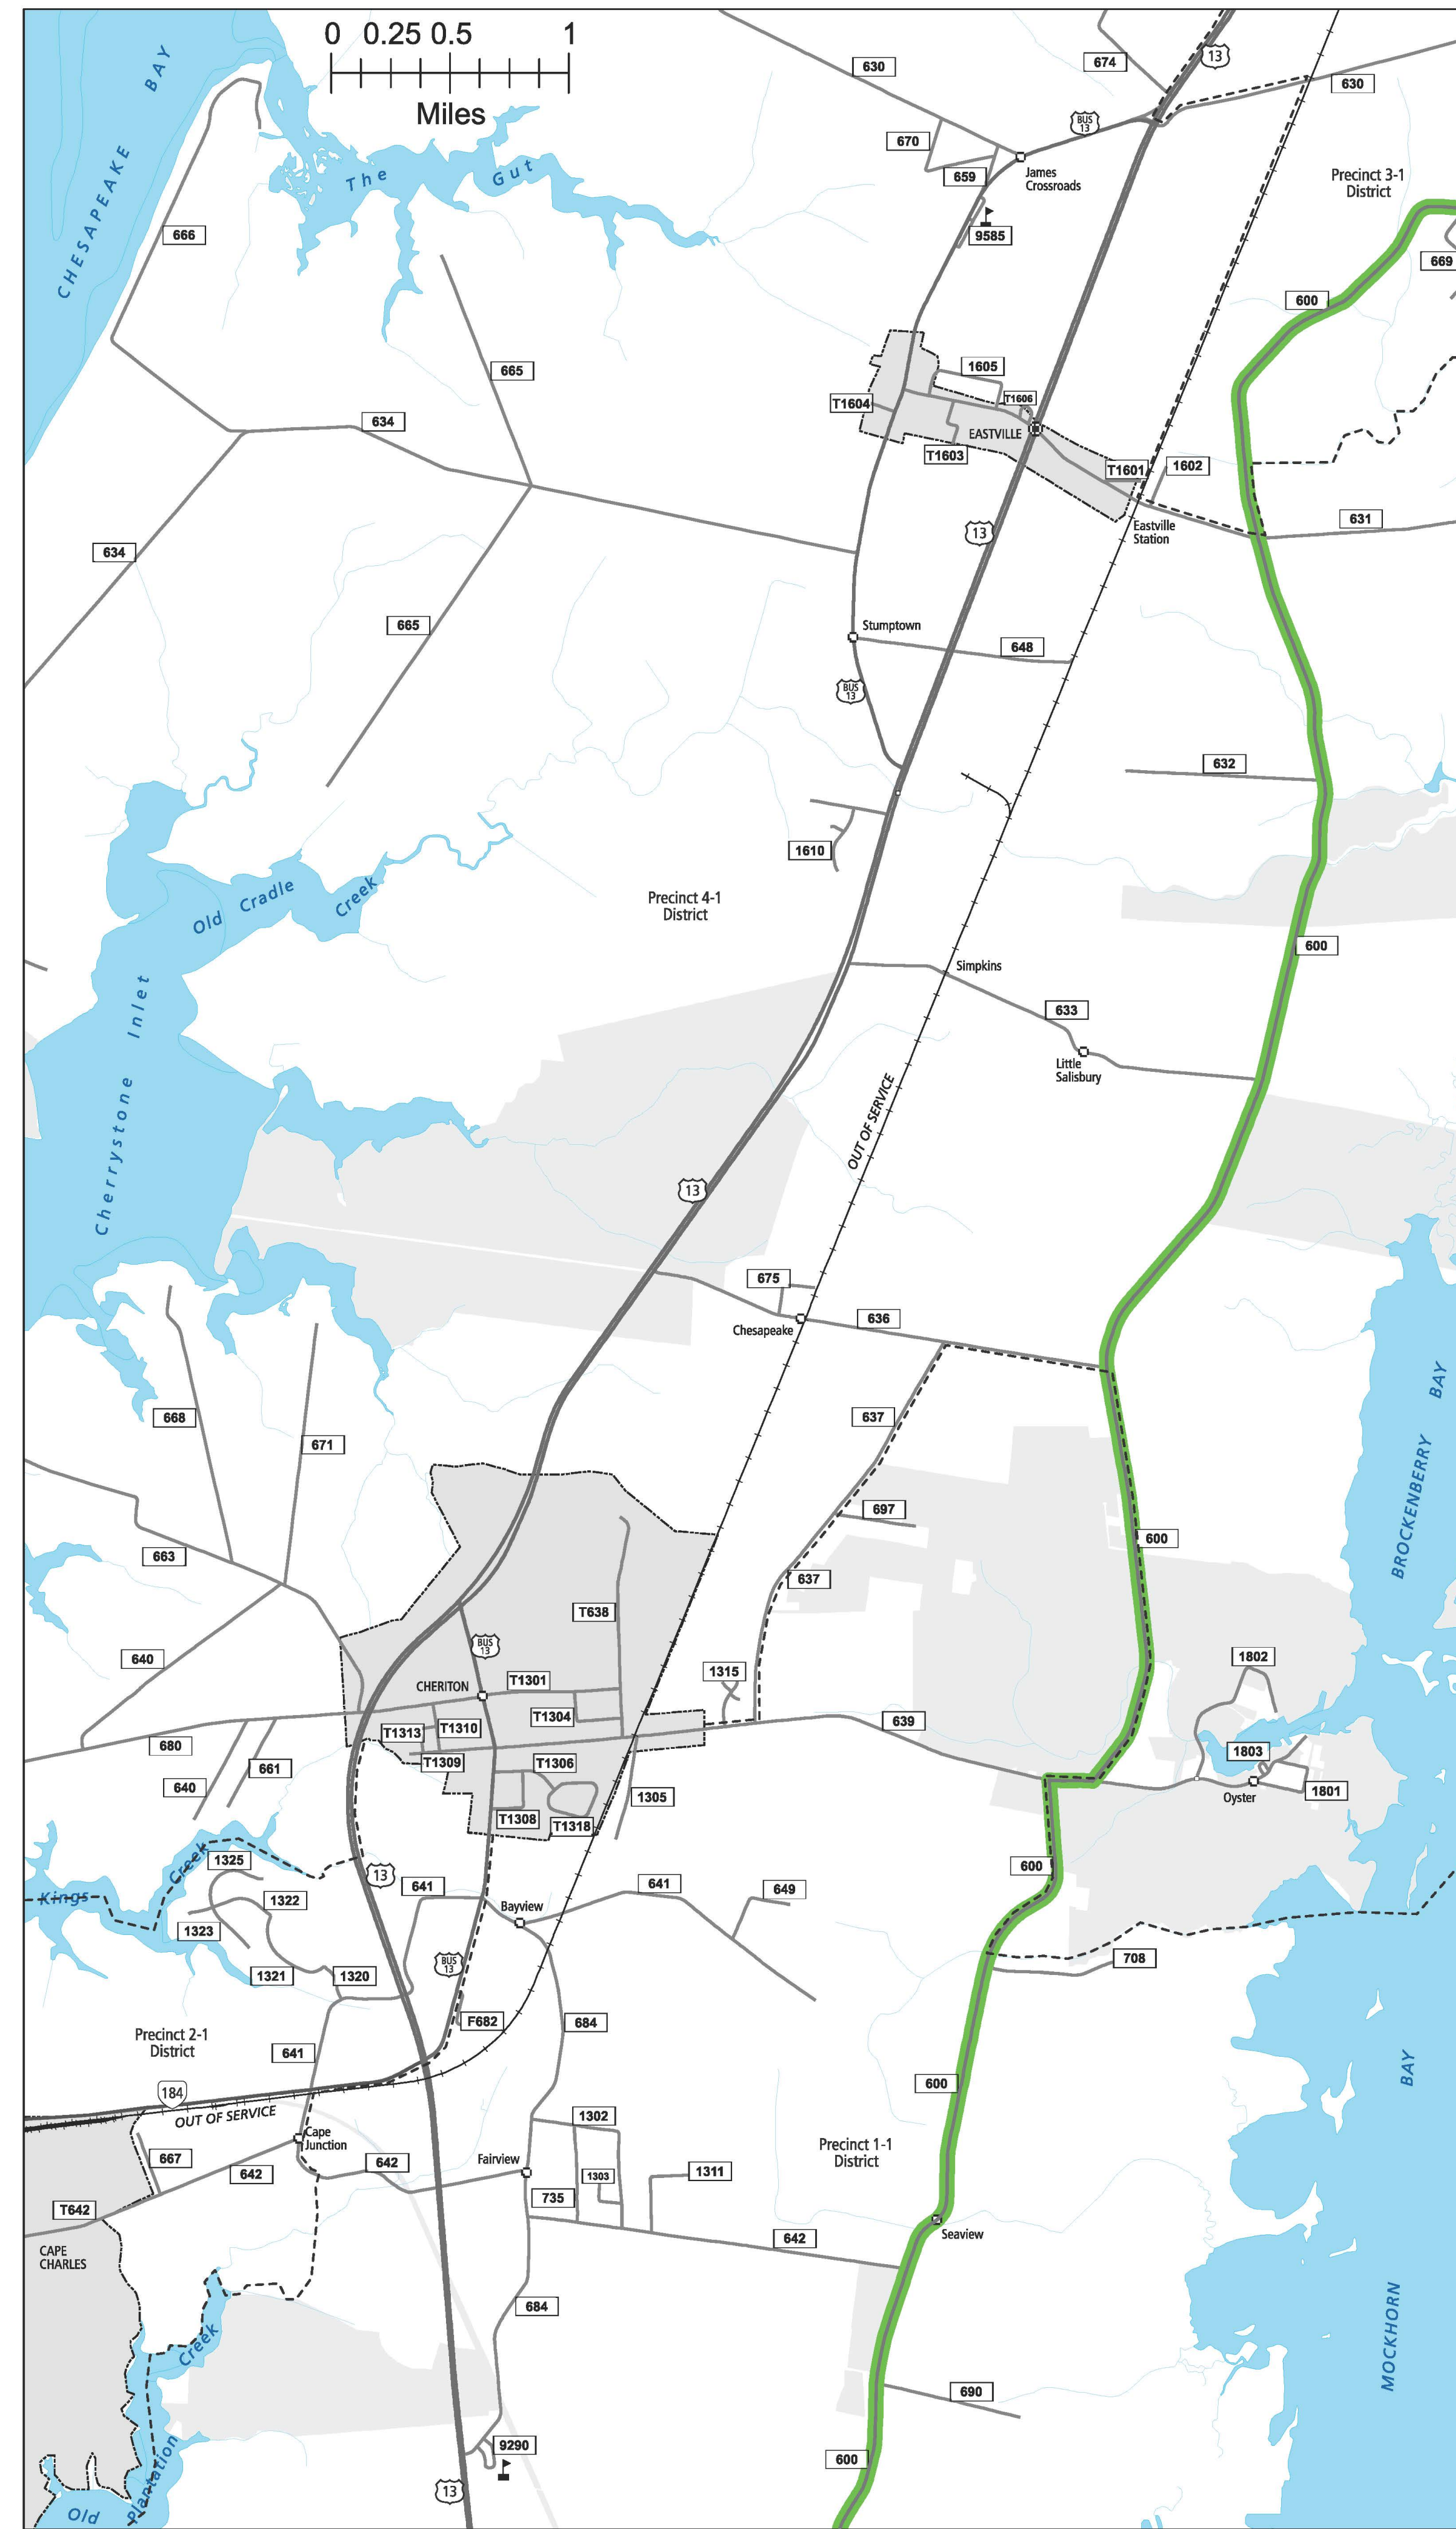

6  
AREA NORTH OF EASTVILLE

7  
CHERITON - EASTVILLE AREA

NORTHAMPTON COUNTY, VA

COUNTY  
ROAD  
MAP

NORTHAMPTON  
COUNTY

ROAD CLASSIFICATIONS	MISCELLANEOUS
Frontage Road	Schools
Secondary Route	Seaports
State Route	Park_RideLots
U.S. Route	<b>AIRPORTS</b>
Urban Road	Commercial
LightSurface	General
DividedHwyInterstate	Military
AllWeatherSurface	<b>RAILROADS</b>
Unsurfaced	Metro
otherSurface	VARailroads
BikeRoutes	Park_N_Ride
AppalachianTrail	<b>BOUNDARIES</b>
Scenic Roads	MilitaryAreas
	MagisterialDistricts
	Incorp_Areas
	Natural_LandCover
<b>Additional ROAD CLASSIFICATION (Post 2019)</b>	
Hard-surface	

The accuracy or completeness of this map is not guaranteed or warranted.  
Map depicts state-maintained highway network as of May 1, 2021.  
Copyright © 2021 by Commonwealth of Virginia  
Department of Transportation, All Rights Reserved

SUPPLEMENT SHEET A

AN INVENTORY OF STATE MAINTAINED ROADS