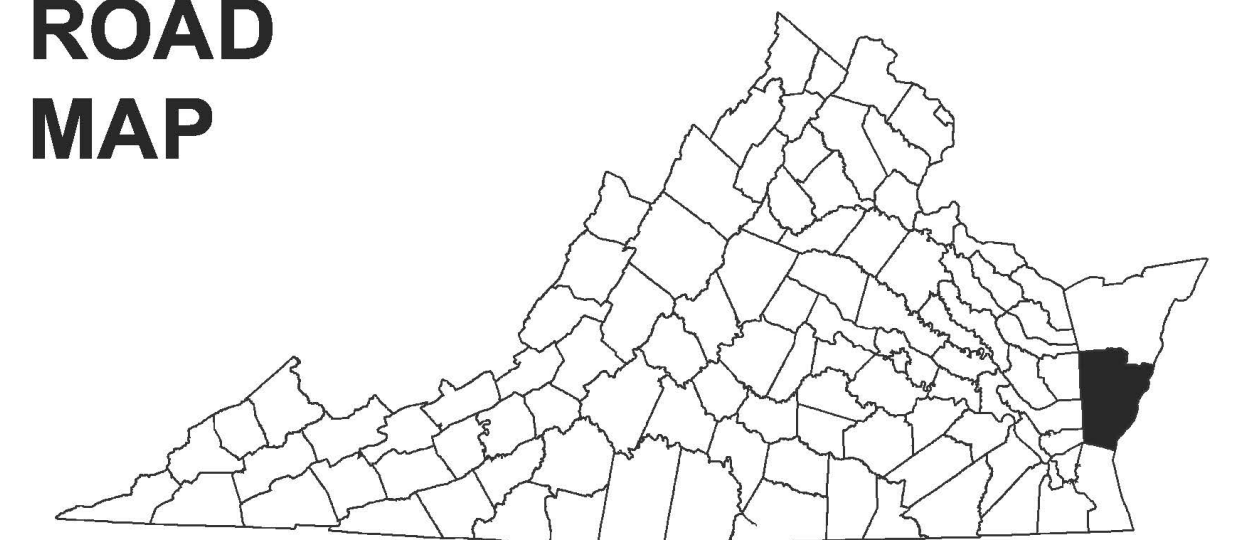

6  
AREA NORTH OF EASTVILLE

7  
CHERITON - EASTVILLE AREA

NORTHAMPTON COUNTY, VA

COUNTY  
ROAD  
MAP

NORTHAMPTON  
COUNTY

ROAD CLASSIFICATIONS	MISCELLANEOUS
Frontage Road	Schools
Secondary Route	Seaports
State Route	Park_RideLots
U.S. Route	<b>AIRPORTS</b>
Urban Road	Commercial
LightSurface	General
DividedHwyInterstate	Military
AllWeatherSurface	<b>RAILROADS</b>
Unsurfaced	Metro
otherSurface	VARailroads
BikeRoutes	Park_N_Ride
AppalachianTrail	<b>BOUNDARIES</b>
Scenic Roads	MilitaryAreas
	MagisterialDistricts
	Incorp_Areas
	Natural_LandCover
<b>Additional ROAD CLASSIFICATION (Post 2019)</b>	
Hard-surface	