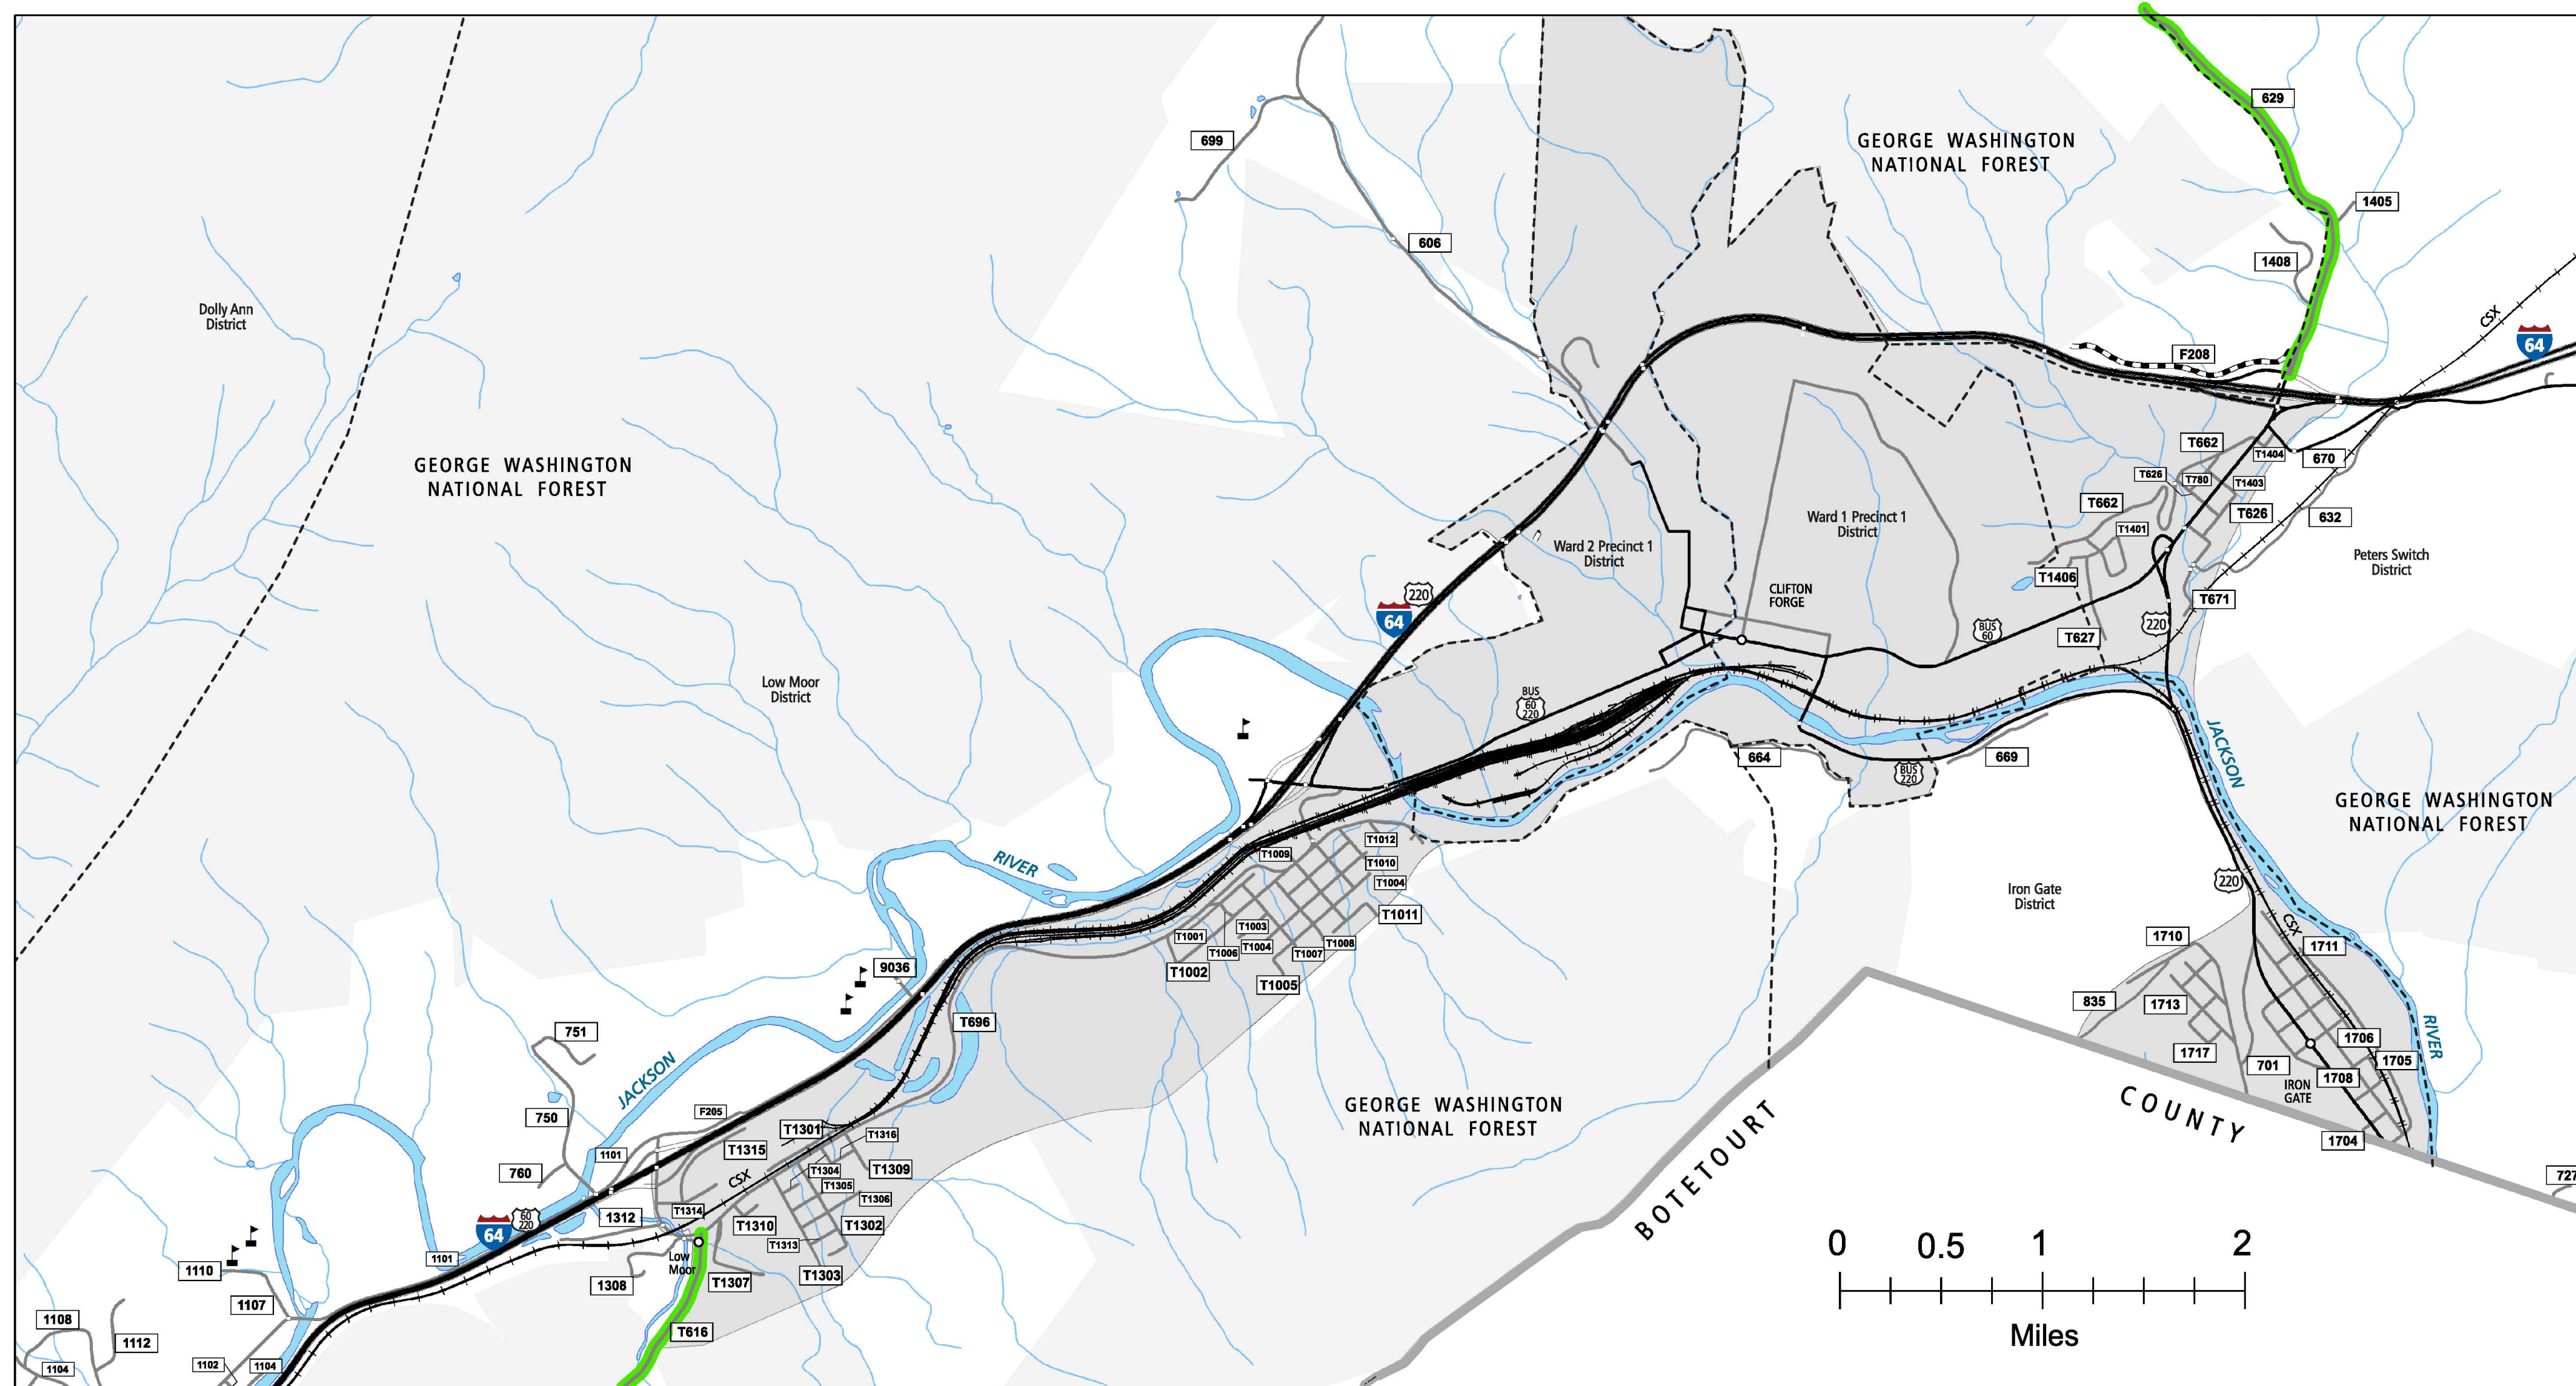

1
COVINGTON AREA

2
CLIFTON FORGE AREA

ALLEGHANY COUNTY, VA

COUNTY
ROAD
MAP

ALLEGHANY
COUNTY

ROAD CLASSIFICATIONS

- Frontage Road
- Secondary Route
- State Route
- U.S. Route
- Urban Road
- LightSurface
- DividedHwyInterstate
- AllWeatherSurface
- Unsurfaced
- otherSurface
- BikeRoutes
- AppalachianTrail
- Scenic Roads

MISCELLANEOUS

- Schools
- Seaports
- Park_RideLots

AIRPORTS

- Commercial
- General
- Military

RAILROADS

- Metro
- VARailroads
- Park_N_Ride

BOUNDARIES

- MilitaryAreas
- MagisterialDistricts
- Incorp_Areas
- Natural_LandCover

SUPPLEMENT SHEET A
AN INVENTORY OF STATE MAINTAINED ROADS